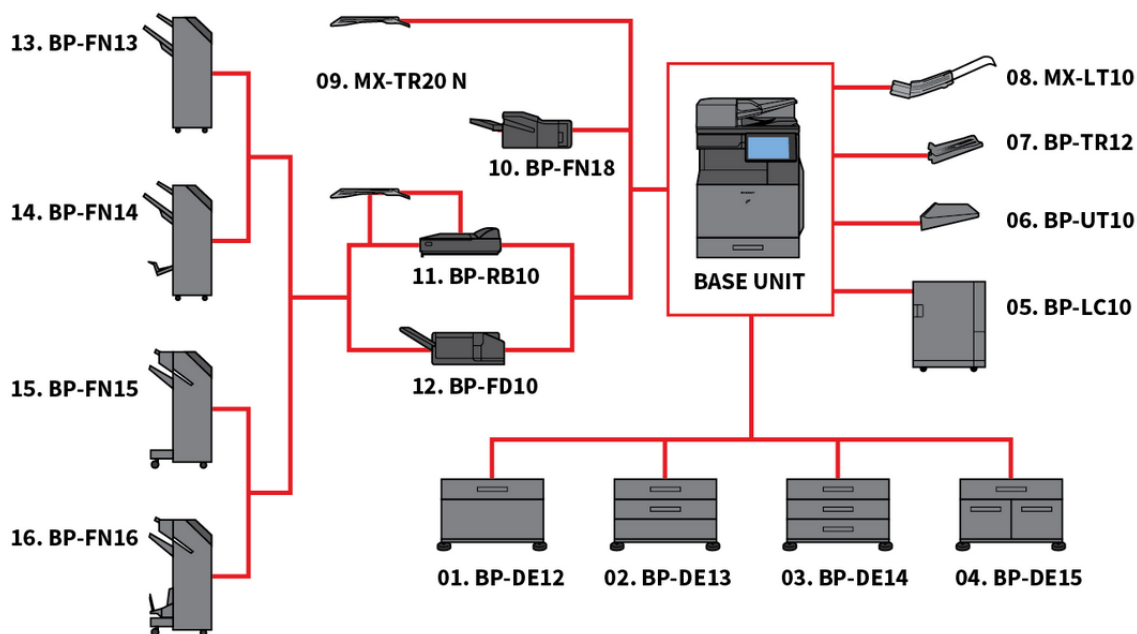

A3 Colour Photocopier

Sharp BP-71C45

Smart A3 colour MFP with multi-layered security features and advanced environmental credentials

- 45ppm A3 colour MFP with seamless integration and connection to cloud based business process applications
- Collaborate with ease using the Microsoft® Teams connector to print from or scan to your Microsoft® Teams channels directly from the MFP control panel
- Bring more flexibility to your print output with an extensive range of finishing options including stapling, punching and folding
- Complete large jobs quickly and efficiently with scan speeds of up to 300ipm and optional double feed detection*2 stops scanning when two or more sheets are fed at once
- With support for Microsoft Entra ID you can manage identities and control device access via a secure cloud-based tool
- Single sign-on lets you securely print from or scan to public cloud storage services quickly and easily
- Multi-layered security features include automatic BIOS recovery if anomalies are detected during start-up and standard Trusted Platform Module to keep your confidential data secure
- Keep your data, device and network secure with optional Bitdefender anti-malware protection software*1
- A sustainable design uses up to 50% recycled plastics in manufacturing the base unit of the MFP and cardboard packaging helps reduce plastic waste
- Advanced eco-technologies deliver an impressively low TEC value and standby power consumption rate
- Intuitive icons and a smartphone style interface on the 10.1-inch colour LCD control panel make operating the MFP smooth and easy
- Keep up-to-date and compliant with automatic online firmware and application updates via the Sharp Application Portal

*1 Requires BP-VD10. *2 Requires BP-DD10.

www.sharp.dk

SHARP

Konfiguration

Konfigurationer kan variere pr. Salgsregion. Kontakt din lokale Sharp-repræsentant for yderligere information.

Dimensioner

Målene vises med ekstraudstyr. Indstillingerne kan variere pr. Region.