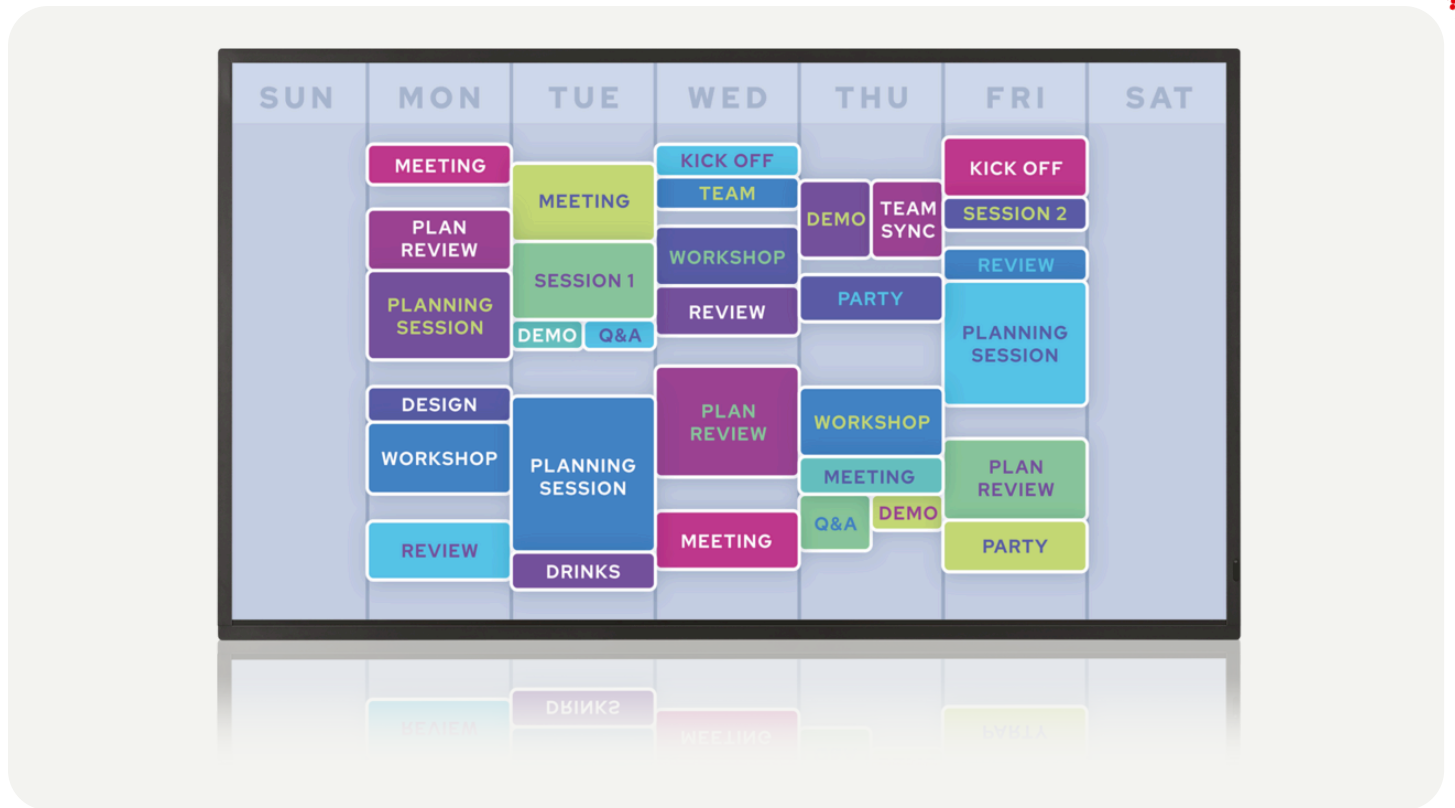

Digital Signage

PN-HY431

With the PN-HY431, you can enjoy the perfect combination of an elegant design and crystal clear pictures whether it's a meeting room, reception area or other retail environments.

- Make an impact with the 43 display in your retail or corporate environments
- Showcase images and video in detail with 4K Ultra HD resolution (3840 x 2160 pixels)
- Enhanced and true representation of colour shown from wide colour gamut
- Continuous display of content during business operating hours 16/7
- Show and hear content easily with integrated 4K USB media player and speakers
- Latest HDMI Connectivity for 4K at 60Hz
- Slim, sleek and elegant design to suit any setting
- Flexible installation in portrait and landscape

24/7 Operation Certified	True
Built in Speakers (W)	10 + 10
Computer Input - Plug and Play	True
Power Management	True
Cabinet Colour	Black
Fanless	True
Temperature Sensor	True
Residual Image Reduction Feature	True
Multi-Screen Function - Videowall Mode (Enlarge Feature)	True
Multi Language OSD	True
Remote Management	True
Adjustment Lock Feature	True
Displaying Use Time Feature	True
Screen Adjustment	True
Colour Temperature Adjustment	True
Gamma Adjustment	True
Self-Adjust	True
Hardware Diagnosis	True
Temperature Control	True
RS232C Communication Speed Change	True